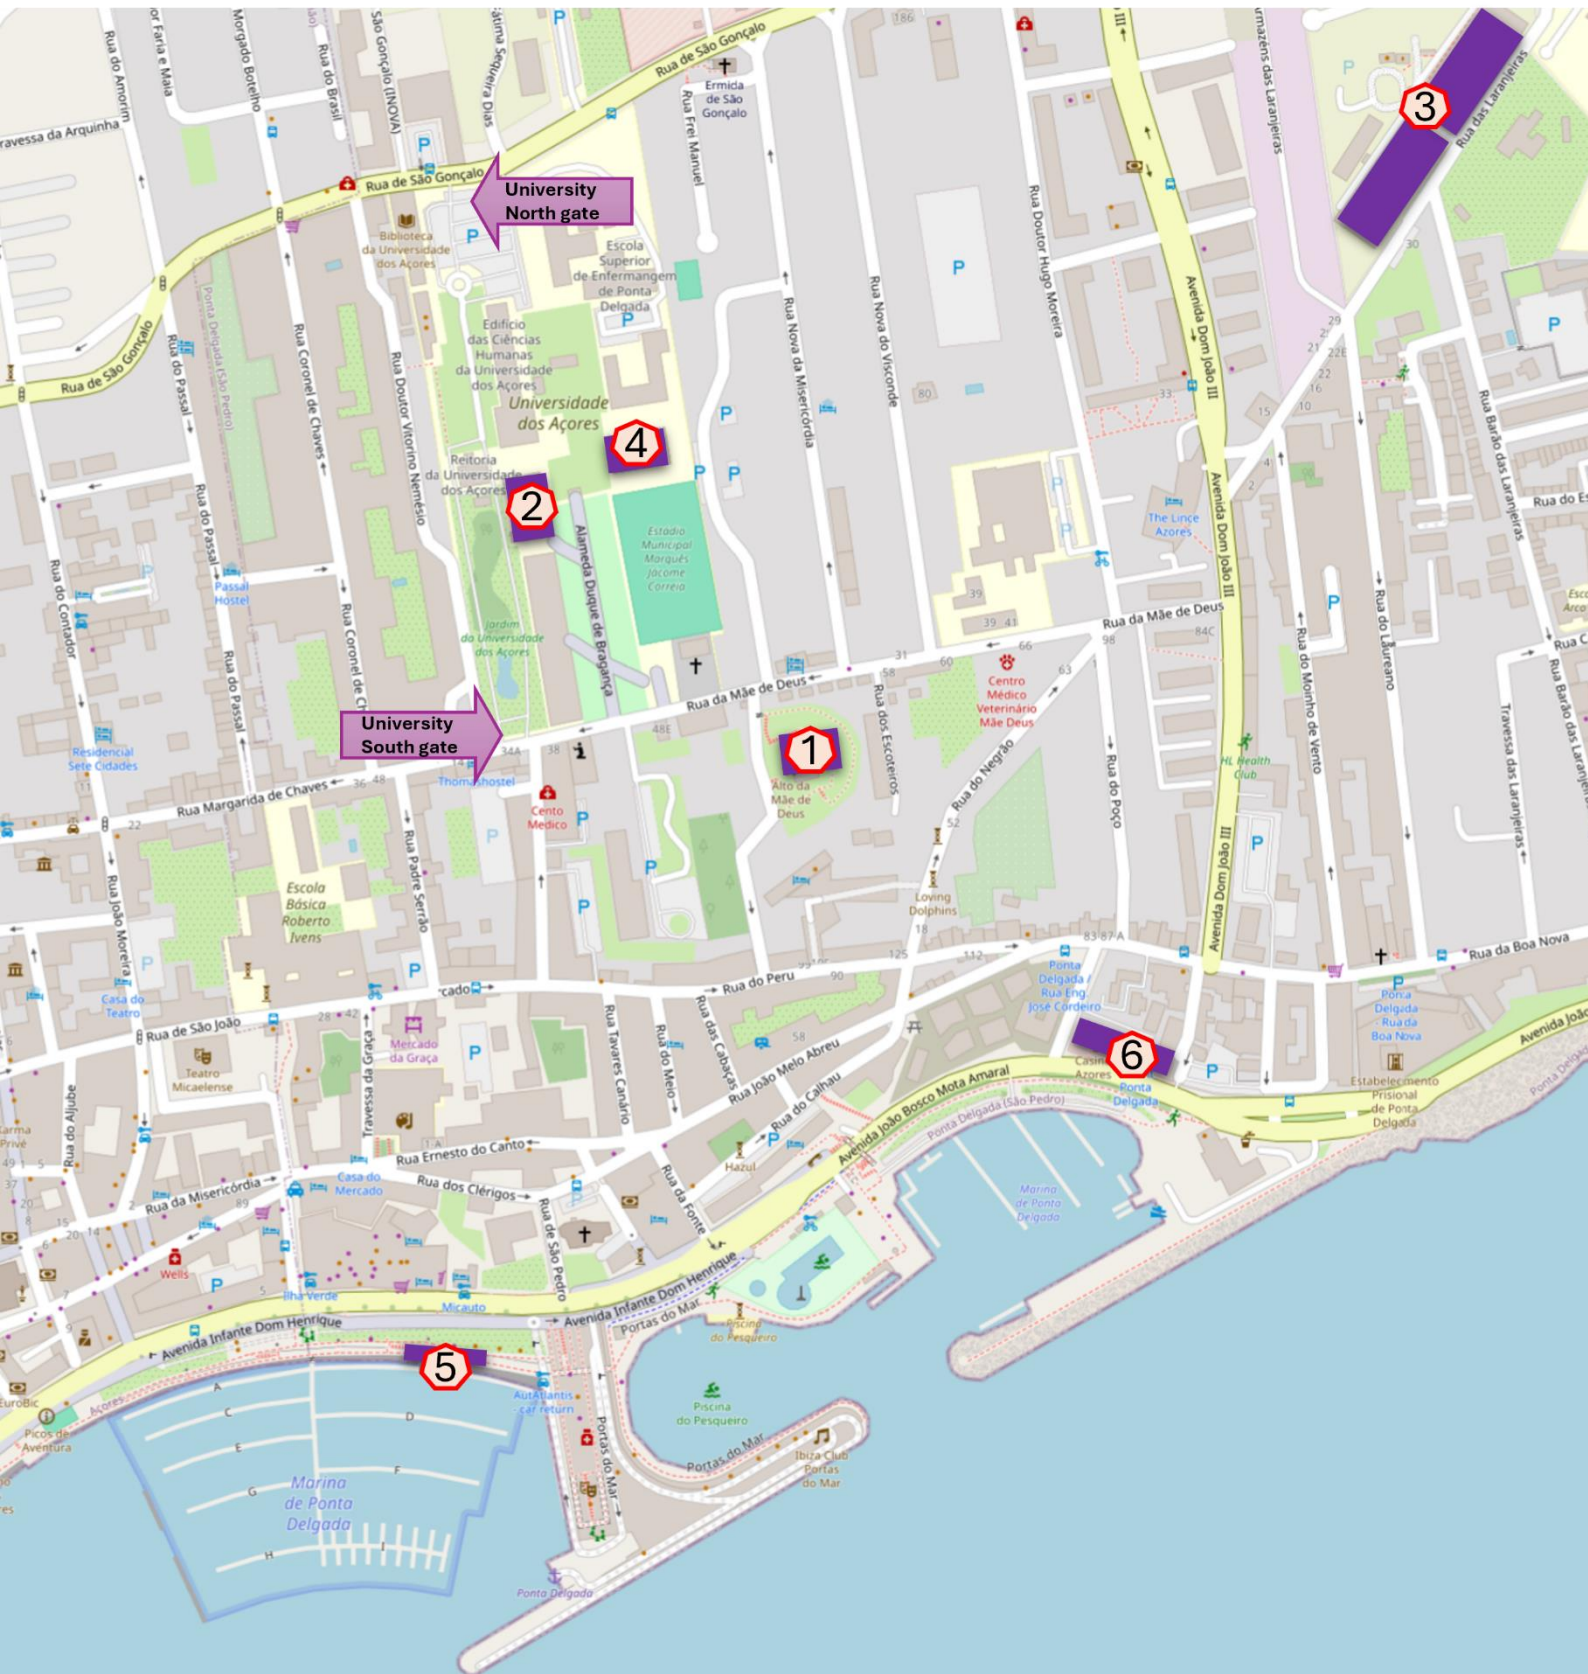

# CONGRESS AND SOCIAL EVENTS LOCATION

## 19th IOBC-WPRS

2024 - September 8 – 11, Azores Portugal

Location	Event
	<p style="text-align: center;"><b>Welcome Reception / Registration</b>  <b>Day 1: Sunday, September 8</b>  <b>Meeting Point: On-site at 18:00 - 20:00</b></p> <p>LOCATION: Ermida da Mãe de Deus, Ladeira da Mãe de Deus, 9500-321 Ponta Delgada</p> <p>COORDINATES: 37.743746, -25.660574</p> <p style="text-align: center;">Google Maps directions QRcode</p> 
	<p style="text-align: center;"><b>19th IOBC-WPRS Opening and Welcome Ceremony</b>  <b>Day 2: Monday, September 9</b>  <b>Meeting Point: On-site at 09:00</b></p> <p>LOCATION: Aula magna Building Rua Mãe de Deus, 9500-321 Ponta Delgada</p> <p>COORDINATES: 37.7459062, -25.6634906</p> <p style="text-align: center;">Google Maps directions QRcode</p> 
	<p style="text-align: center;"><b>Visit to Pineapple Plantation and Cocktail</b>  <b>Day 2: Monday, September 9</b>  <b>Meeting Point: North Gate of University at 18:00 (Bus will pick you up at the North gate)</b></p> <p>LOCATION: Rua das Laranjeiras, 9500-317 Ponta Delgada</p> <p>COORDINATES: 37.7486245, -25.6552213</p> <p style="text-align: center;">Google Maps directions QRcode</p> 

### **Whale Watching**

**Day 3: Tuesday, September 10**

**Meeting Point: On-site at 14:30**

LOCATION: Marina Portas do Mar, Av. Infante Dom Henrique, 26, 9500-771 Ponta Delgada

COORDINATES: 37.739604, -25.664037

### **CONGRESS Dinner Octant Hotel**

**Day 4: Wednesday, September 11**

**Meeting Point: On-site at 20:00**

LOCATION: Hotel Octant Rua Dr. Armando Cortes Rodrigues, 9500-321 Ponta Delgada

COORDINATES: 37.741829258, -25.65781987